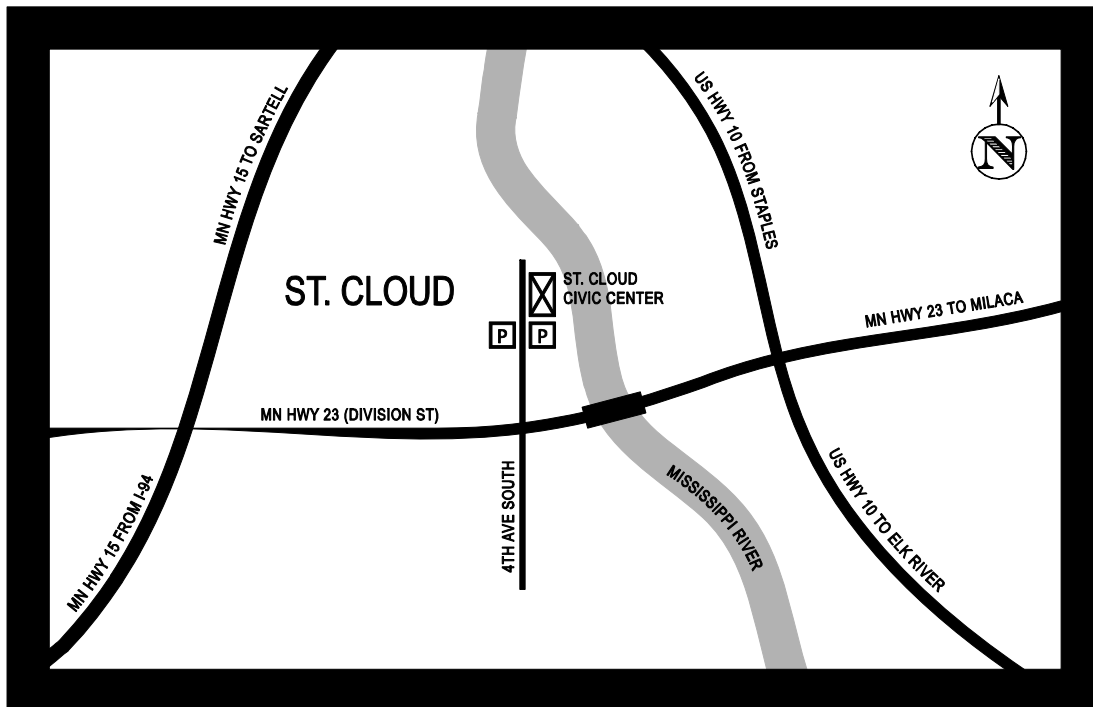

## [St. Cloud Civic Center](#)

10 Fourth Avenue South  
St. Cloud, MN 56301  
(320) 255-7272

INITIATIVE  
FOUNDATION

### Driving Directions

**From MN Hwy. 23** - Take MN Hwy. 23 to the 4th Ave. S. stoplight. Turn north toward downtown. The Civic Center is two blocks down on the right.

**From MN Hwy. 95** - Take MN Hwy. 95 to MN Hwy. 23 West. Turn right at the 4th Ave. S. stoplight. The Civic Center is two blocks down on the right.

**From U.S. Hwy. 10** - Take US Hwy. 10 to MN Hwy. 23 West. Turn right at the 4th Ave. S. stoplight. The Civic Center is two blocks down on the right.

**From I-94 and MN Hwy. 15** - Take I-94 to the second St. Cloud exit, MN Hwy. 15. Turn right at stoplight marked MN Hwy. 23 East (Division Street). Proceed approximately two miles to the 4th Ave. S. stoplight. Turn left. The Civic Center is two blocks down on the right.

**Centre Square Ramp** - Two blocks west of Civic Center on 1<sup>st</sup> St. S., \$.80 per hour - no max per day