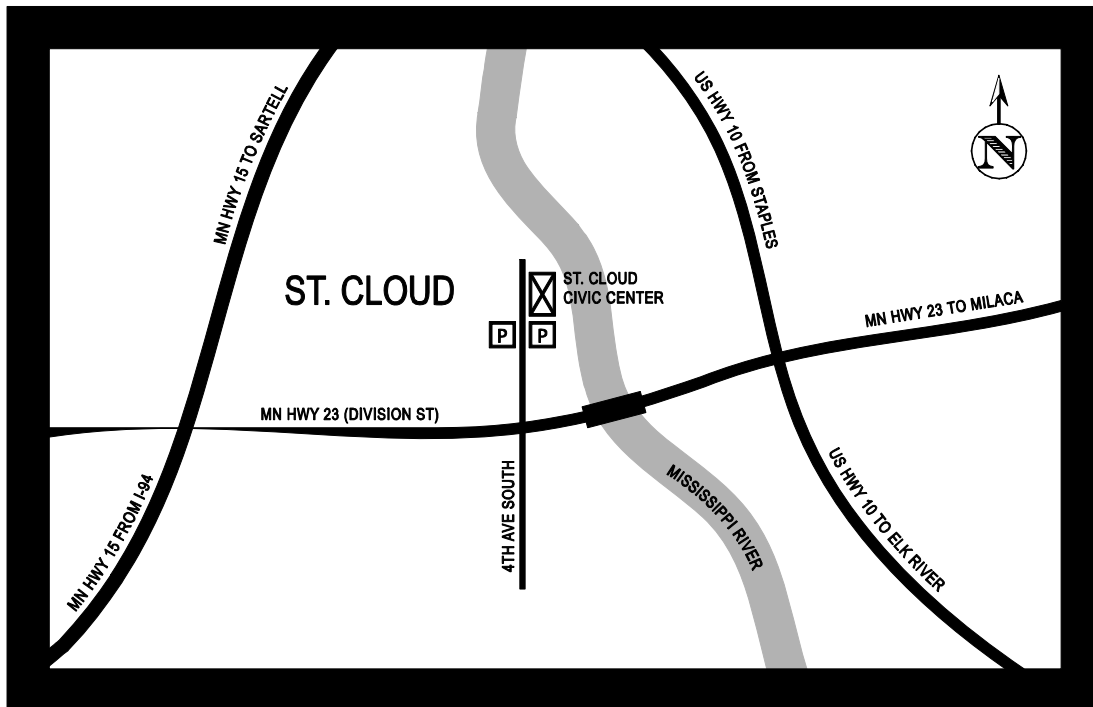

[St. Cloud Civic Center](#)

10 Fourth Avenue South
St. Cloud, MN 56301
(320) 255-7272

INITIATIVE
FOUNDATION

Driving Directions

From MN Hwy. 23 - Take MN Hwy. 23 to the Lincoln Ave SE stoplight. Follow detour by turning right on Lincoln. Turn left on E St. Germain St/1st St N. Turn left on 4th Ave N (first street immediately after crossing bridge). The Civic Center is on the left.

From MN Hwy. 95 - Take MN Hwy. 95 to MN Hwy. 23 West. Follow detour by turning right on Lincoln Ave SE. Turn left on E St. Germain St/1st St N. Turn left on 4th Ave N (first street immediately after crossing bridge). The Civic Center is on the left.

From U.S. Hwy. 10 - Take US Hwy. 10 to MN Hwy. 23 West. Follow detour by turning right on Lincoln Ave SE. Turn left on E St. Germain St/1st St N. Turn left on 4th Ave N (first street immediately after crossing bridge). The Civic Center is on the left.

From I-94 and MN Hwy. 15 - Take I-94 to the second St. Cloud exit, MN Hwy. 15. Turn right at stoplight marked MN Hwy. 23 East (Division Street). Travel approximately two miles to the 4th Ave. S. stoplight. Turn left. The Civic Center is two blocks down on the right.