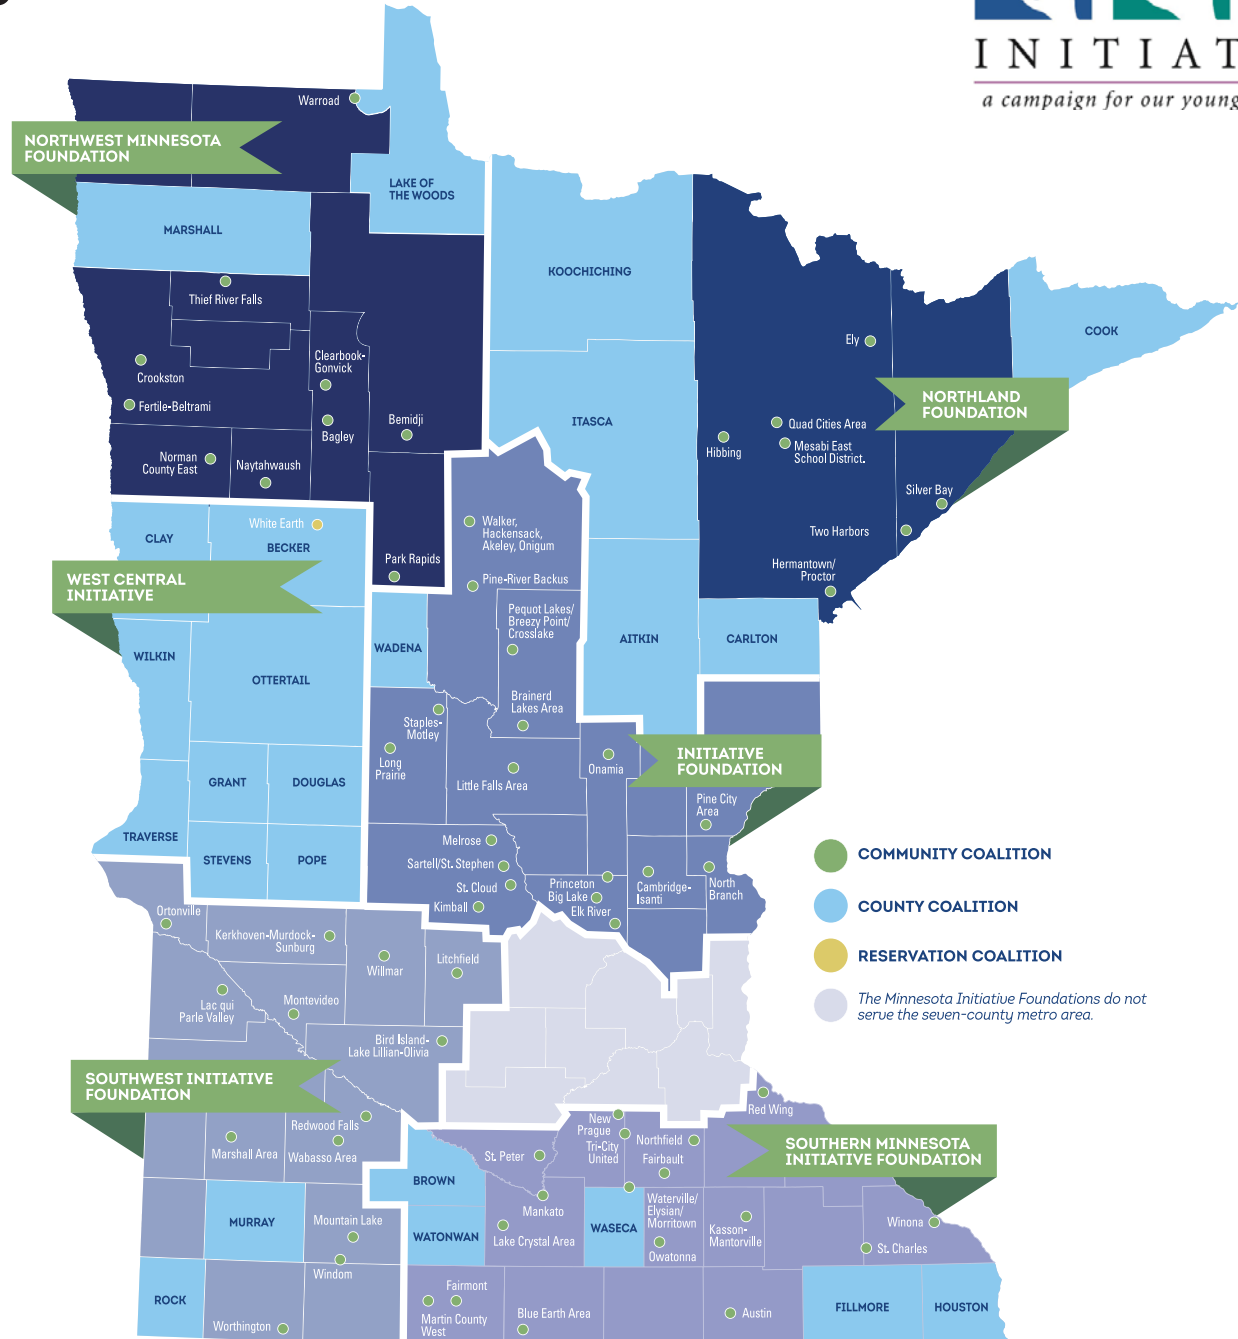

Minnesota Initiative Foundations Early Childhood Coalitions

MINNESOTA EARLY CHILDHOOD

INITIATIVE

a campaign for our youngest children

Central Minnesota
Initiative Foundation
Tammy Filippi
Early Childhood Specialist
405 First St. SE
Little Falls, MN 56345
(320) 632-9255 or (877) 632-9255
ifound.org

Northeastern Minnesota
Northland Foundation
Lynn Haglin
Vice President/KIDS PLUS Director
202 West Superior St., Ste 610
Duluth, MN 55802
(218) 723-4040 or (800) 433-4045
northlandfdn.org

Northwestern Minnesota
Northwest Minnesota Foundation
Vicky Grove
Program Specialist—Early Childhood
201 3rd St NW
Bemidji, MN 56601
(218) 759-2057 or (800) 659-7859
nwmf.org

Southern Minnesota
Southern Minnesota Initiative Foundation
Rae Jean Hansen
Vice President Early Childhood
Teri Steckelberg
Early Childhood Director
525 Florence Ave., PO Box 695
Owatonna, MN 55060
(507) 455-3215 Ext. 132
smifoundation.org

Southwestern Minnesota
Southwest Initiative Foundation
Jodi Maertens
Program Officer
Tari Niemeyer
Early Childhood Specialist
15 Third Ave. NW
Hutchinson, MN 55350
(320) 587-4848 or (800) 594-9480
swifoundation.org